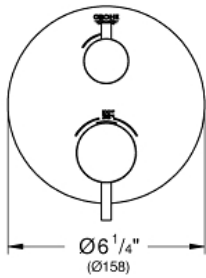

ATRIO

MODEL # 24150EN3

Pure Freude
an Wasser

GROHE

Product Description:
ATRIO

Standard Specification:

- Final installation set for:
- GROHE Rapido SmartBox (35 600 000)
- **GROHE TurboStat** Compact cartridge with wax thermoelement
- **GROHE StarLight** finish
- Wall escutcheon with **GROHE QuickFix** (covered escutcheon and shaft sealing, covered fixing)
- Metal escutcheon, retroactively 6° adjustable
- Exposed thermostatic temperature control with SafeStop at 100°F/38°C
- GROHE SafeStop Plus temperature limiter at 115° F/46° C
- Volume control with ceramic stop valve, 120°
- Metal handles
- Requires Rough-In Set (29 038 001) (sold separately)