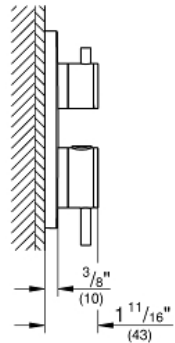

ATRIO

MODEL # 24150EN3

Pure Freude
an Wasser

GROHE

Product Description:
ATRIO

Standard Specification:

- Final installation set for:
- GROHE Rapido SmartBox (35 600 000)
- **GROHE TurboStat** Compact cartridge with wax thermoelement
- **GROHE StarLight** finish
- Wall escutcheon with **GROHE QuickFix** (covered escutcheon and shaft sealing, covered fixing)
- Metal escutcheon, retroactively 6° adjustable
- Exposed thermostatic temperature control with SafeStop at 100°F/38°C
- GROHE SafeStop Plus temperature limiter at 115° F/46° C
- Volume control with ceramic stop valve, 120°
- Metal handles
- Requires Rough-In Set (29 038 001) (sold separately)

Color:

- 24150EN3 Brushed Nickel